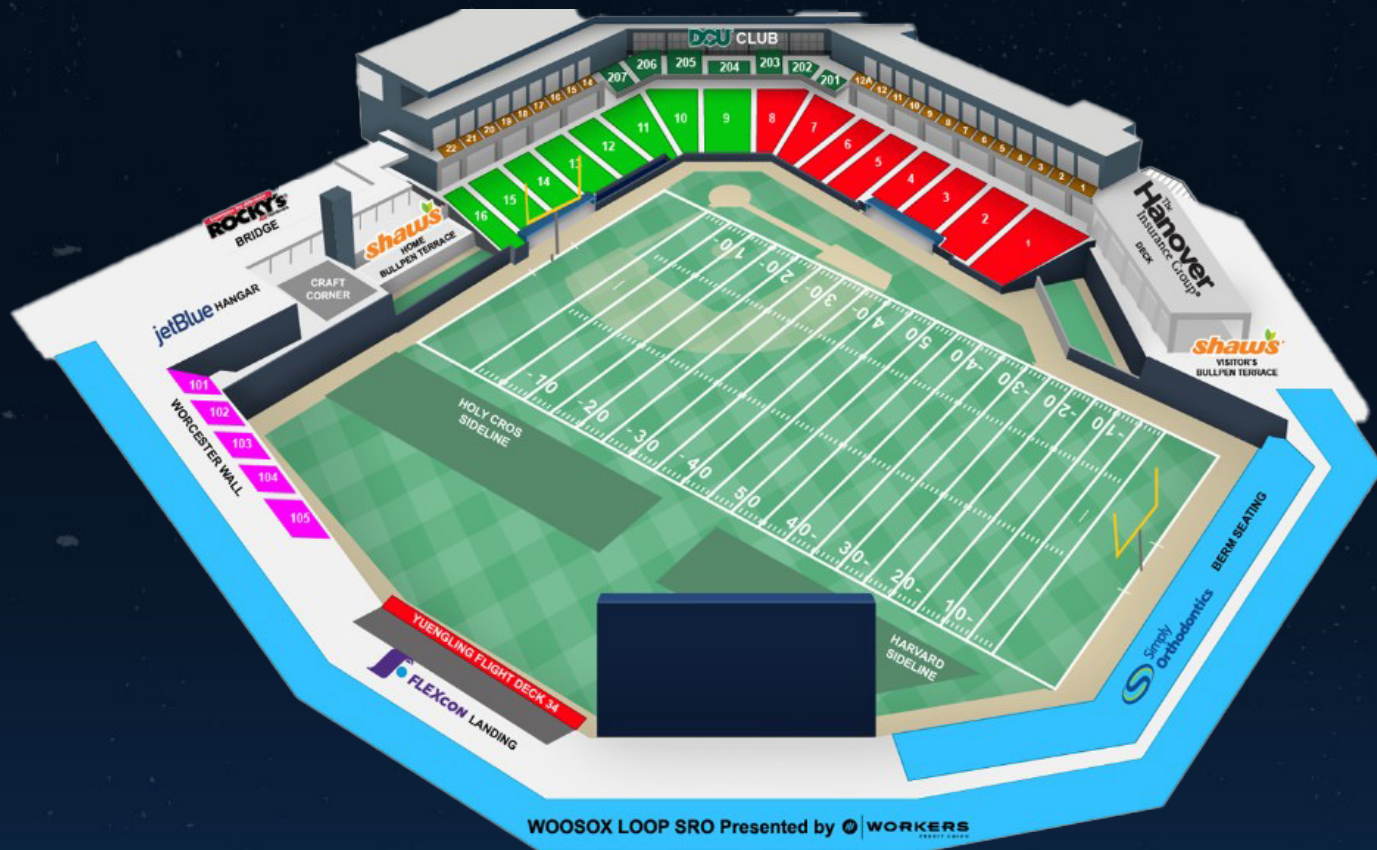

Know BEFORE YOU GO

INFORMATION FOR THE EBW FOOTBALL CLASSIC

PARKING

The City of Worcester and Polar Park have teamed up to provide numerous parking options near the ballpark, including several options for pre-reserved parking for those fans who would like to do so in advance of the game. For more information or to pre-reserve parking: <https://www.woosox.com/parking>. Tailgating will be offered at the Green Island Boulevard Garage. Limited spots are available and you may reserve your tailgating spot in advance: [here](#).

GAME TIME & INFORMATION

HOLY CROSS CRUSADERS

VS.

HARVARD CRIMSON

5:00 PM KICKOFF

ALL GATES OPEN 3:00 PM

WHICH GATE IS CLOSEST TO YOUR SEATS? Fans can enter Polar Park through any of the four gates, but we recommend the following points of entry based on seat locations.

Recommended gates are now printed on your ticket.

gate **A**

FALLON HEALTH SQUARE
Simply Orthodontics Berm
WooSox Loop/SRO

gate **B**

WORMTOWN SUMMIT
Worc. Wall Sections 101-105

gate **C**

RODENHISER GATE
Seating Bowl Sections 11-16
Rocky's Bridge

gate **D**

HOMEPLATE GATE
Seating Bowl Sections 1-10

WILL CALL

Still need to pick up your tickets? Choose the closest ticket office based on your seat location.

MADISON STREET TICKET OFFICE

(Gate D)
Sections 1 - 16
Rocky's Bridge